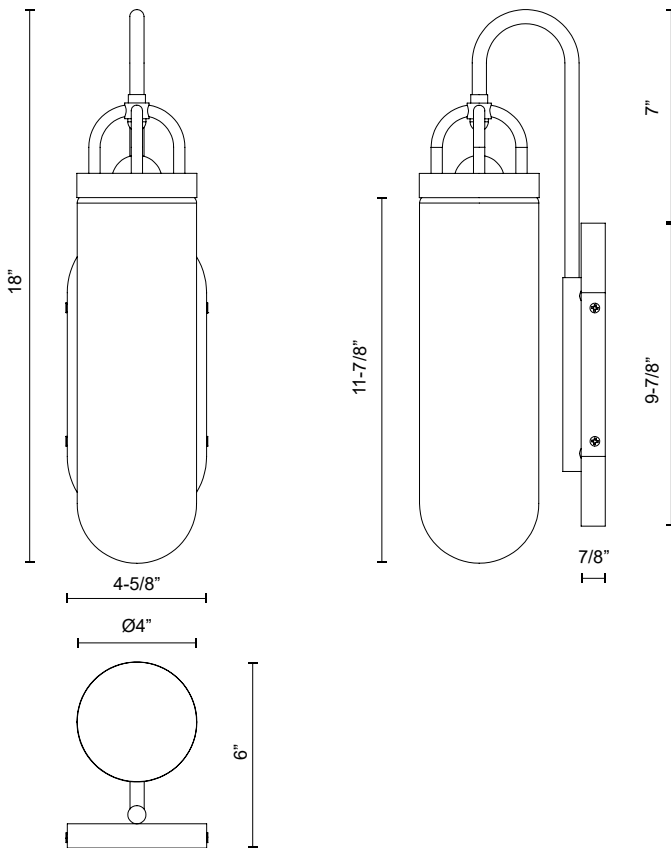

alora mood

P. 1.855.855.8926

CANADA: 19054 28TH Avenue Surrey - BC V3Z 6M3

USA: 3035 E. Lone Mountain Rd - Las Vegas, NV, 89081

LANCASTER WV461101

FIXTURE DIMENSIONS	W4-5/8" x H18" x E6"
GLASS DETAILS	Clear Glass
HEIGHT FROM CENTER	11-7/8"
EXTENSION	6"
LAMP TYPE	E26
WATTAGE	1 x 60W
MAX WATTAGE	60W
BULB QTY	1
BULBS INCLUDED	No
VOLTAGE	120V
MATERIAL	Steel
INSTALL OPTIONS	Up or Down
LOCATION	Damp
CANOPY DIMENSIONS	W4-5/8" x H9-7/8" x E7/8"
BRAND	Alora Mood

[D - Diameter, L - Length, W - Width, H - Height, E - Extension]

AVAILABLE FINISHES:

WV461101AG
Aged Gold

WV461101CH
Chrome

WV461101MB
Matte Black

*For complete warranty terms, please visit: www.aloralighting.com/warranty